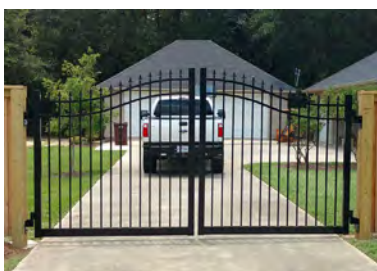

⊕ **Steel fence double swing gate** / *Match with steel fence*

Height	1.2 m, 1.5 m, 1.8 m, 2.0 m, 2.2 m, 2.5 m, 3.0 m
Width	4.0 m, 4.8 m, 6.0 m, 10.0 m
Vertical Tube Space	100 mm, 120 mm, 150 mm, 170 mm
Tube Size	15 × 15 mm, 19 × 19 mm, 30 × 30 mm, 40 × 40 mm
Post (square)	60 × 60 mm, 80 × 80 mm, 100 × 100 mm
Surface Treatment	Hot dipped galvanized, powder coating